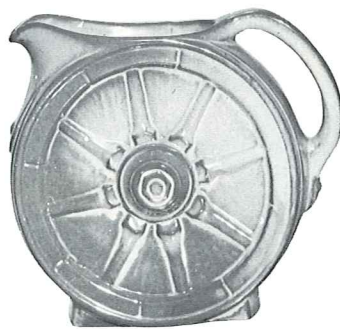

WAGON WHEELS Pattern

AVAILABLE AS REPLACEMENT PIECES ONLY - NO LONGER AVAILABLE IN SETS
AVAILABLE IN PRAIRIE GREEN AND DESERT GOLD.

94B—SUGAR WITH LID 5.00

94A—8 OZ. CREAMER 3.25
94AB—CREAM & SUGAR SET 8.00

94J—2 CUP TEAPOT 6.50

94M—16 OZ. MUG 4.50

6.00 94FL—10" PLATE
4.00 94F—9" PLATE
3.50 94G—7" PLATE
2.75 94E—5" SAUCER

9.25 94V—2 QT. BAKER/BEAN POT
16.50 94V/W—BAKER W/WARMER SET

94D—2 QT. PITCHER 9.25

94L—12 OZ. TUMBLER 3.75

94C—5 OZ. CUP 3.25

94H—SALT & PEPPER 4.75

13.25 94W—3 QT. BAKER/BEAN POT
20.50 94W/W—BAKER/W WARMER SET

94N—1 QT. VEGETABLE BOWL 4.75

94Q—13" PLATTER 7.75

94P—17" PLATTER 17.50

94XO—6 OZ. DESSERT 2.75

94X—14 OZ. CEREAL 3.25

94XL—20 OZ. BOWL 3.75

SPECIAL STATE & SOUVENIR ITEMS

Available only in Desert Gold, White Sand, Prairie Green, Flame and Coffee Brown. — Add 50% for Flame

OK-1—OKLAHOMA PLATE 4.00

TEX-1—TEXAS STATE PLATE 4.00